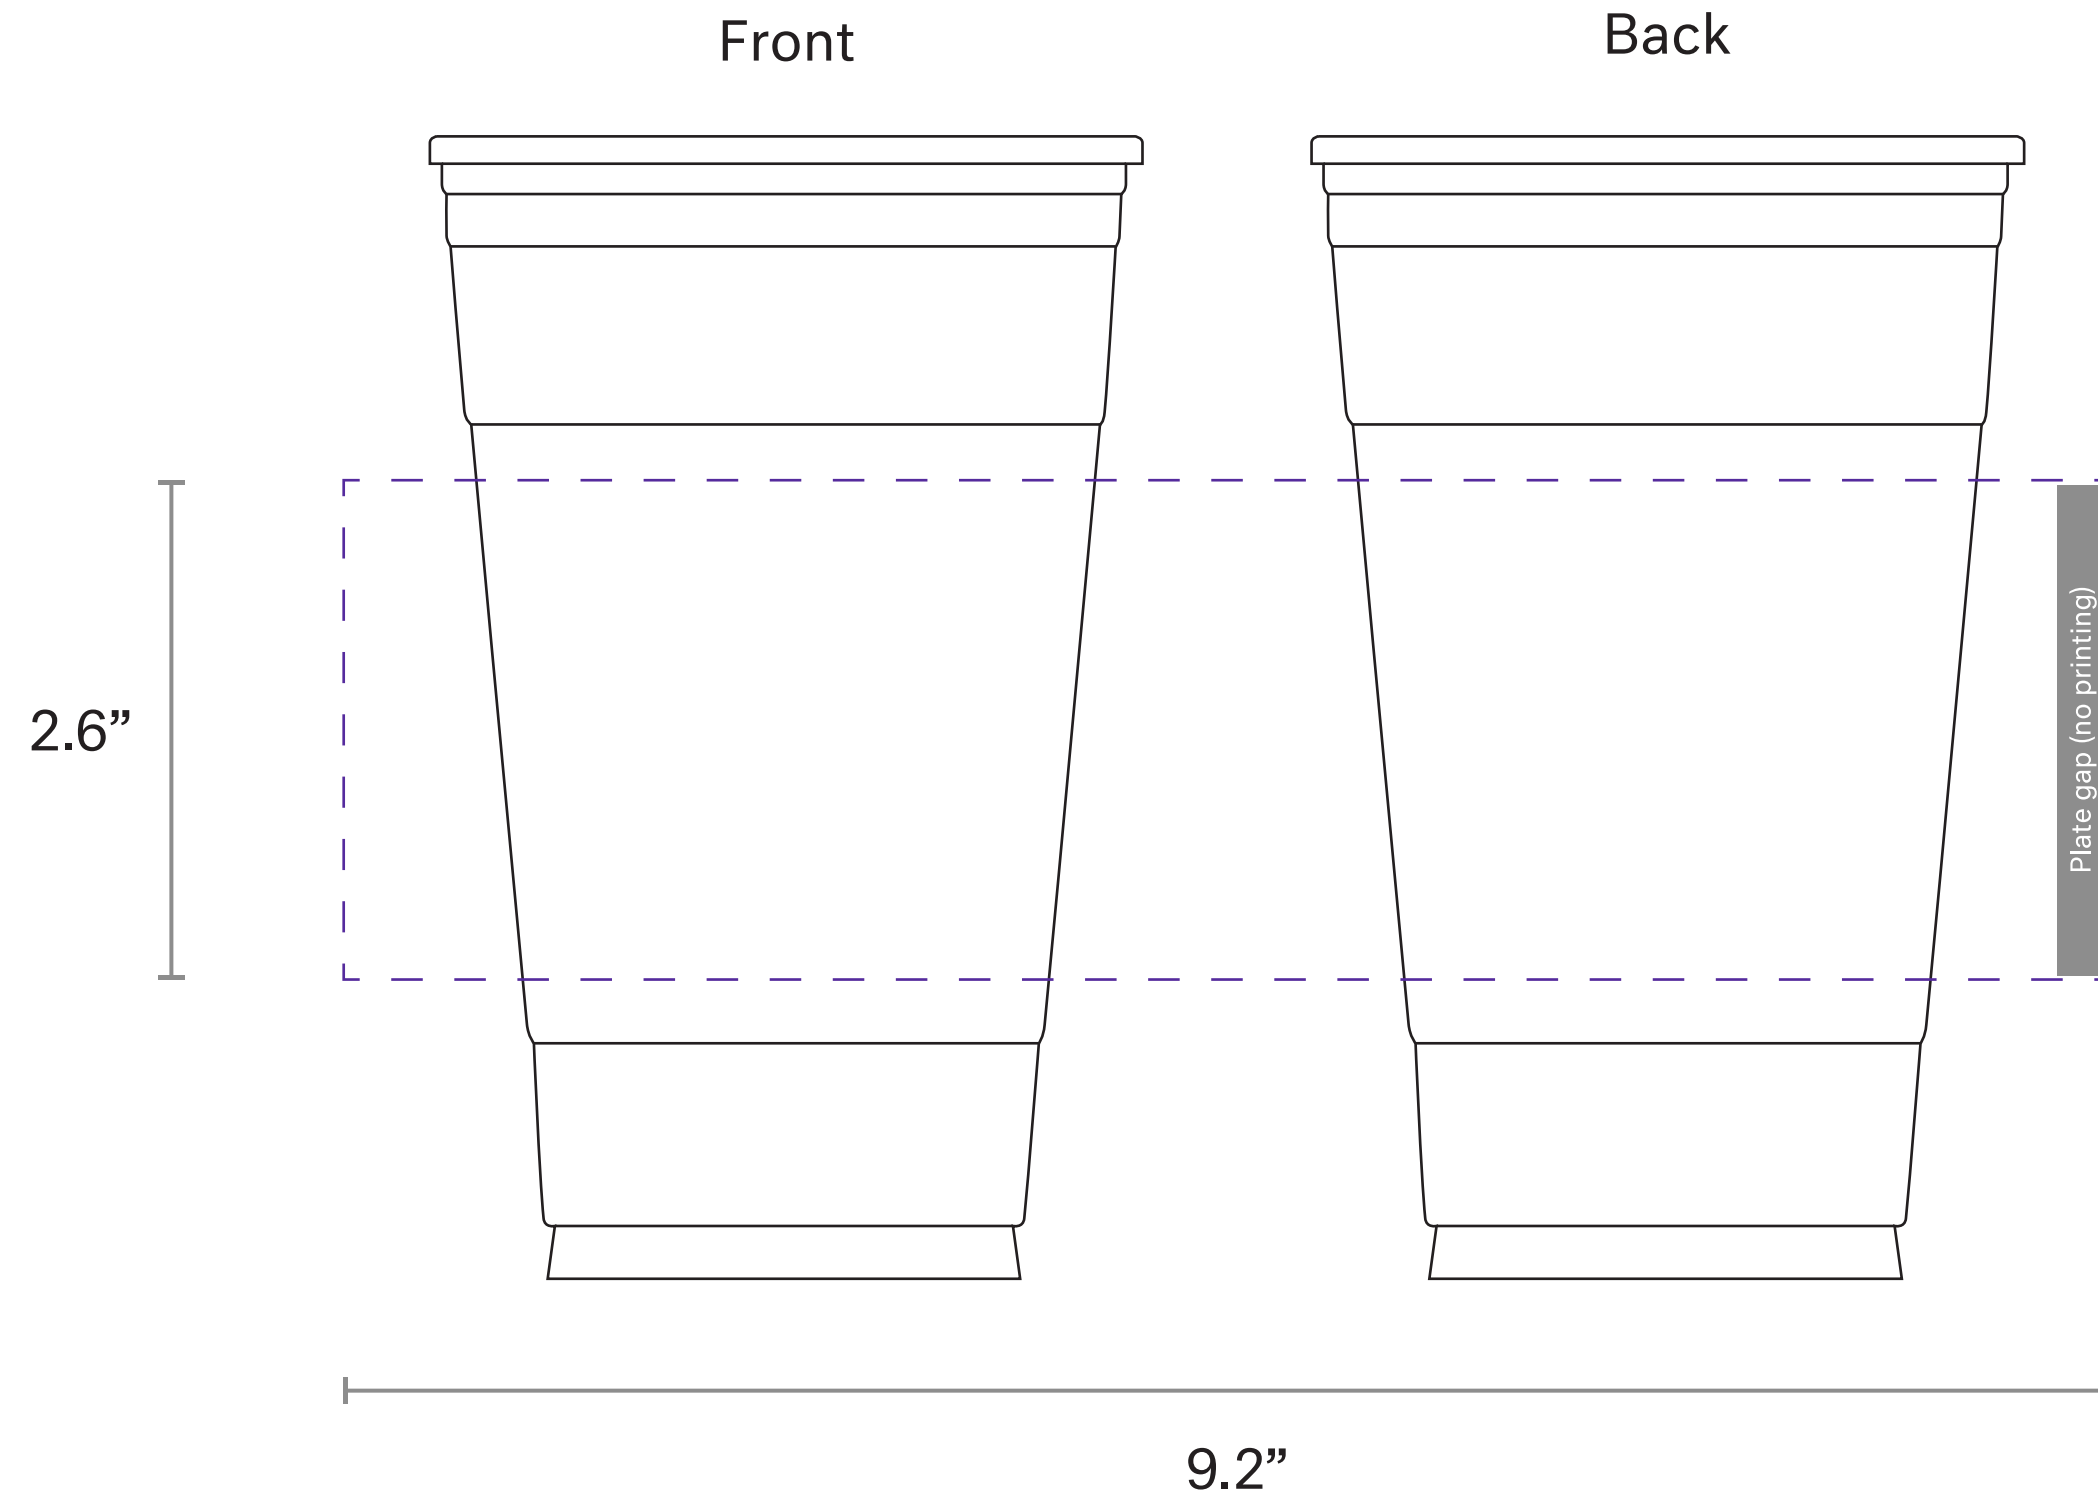

24oz Cold Cups

Pantone C or CMYK

Check list

1. Use vector art.
2. Convert all type to outlines.
3. Use solid the solid ink pallet.
4. Minimum font size 12pt.