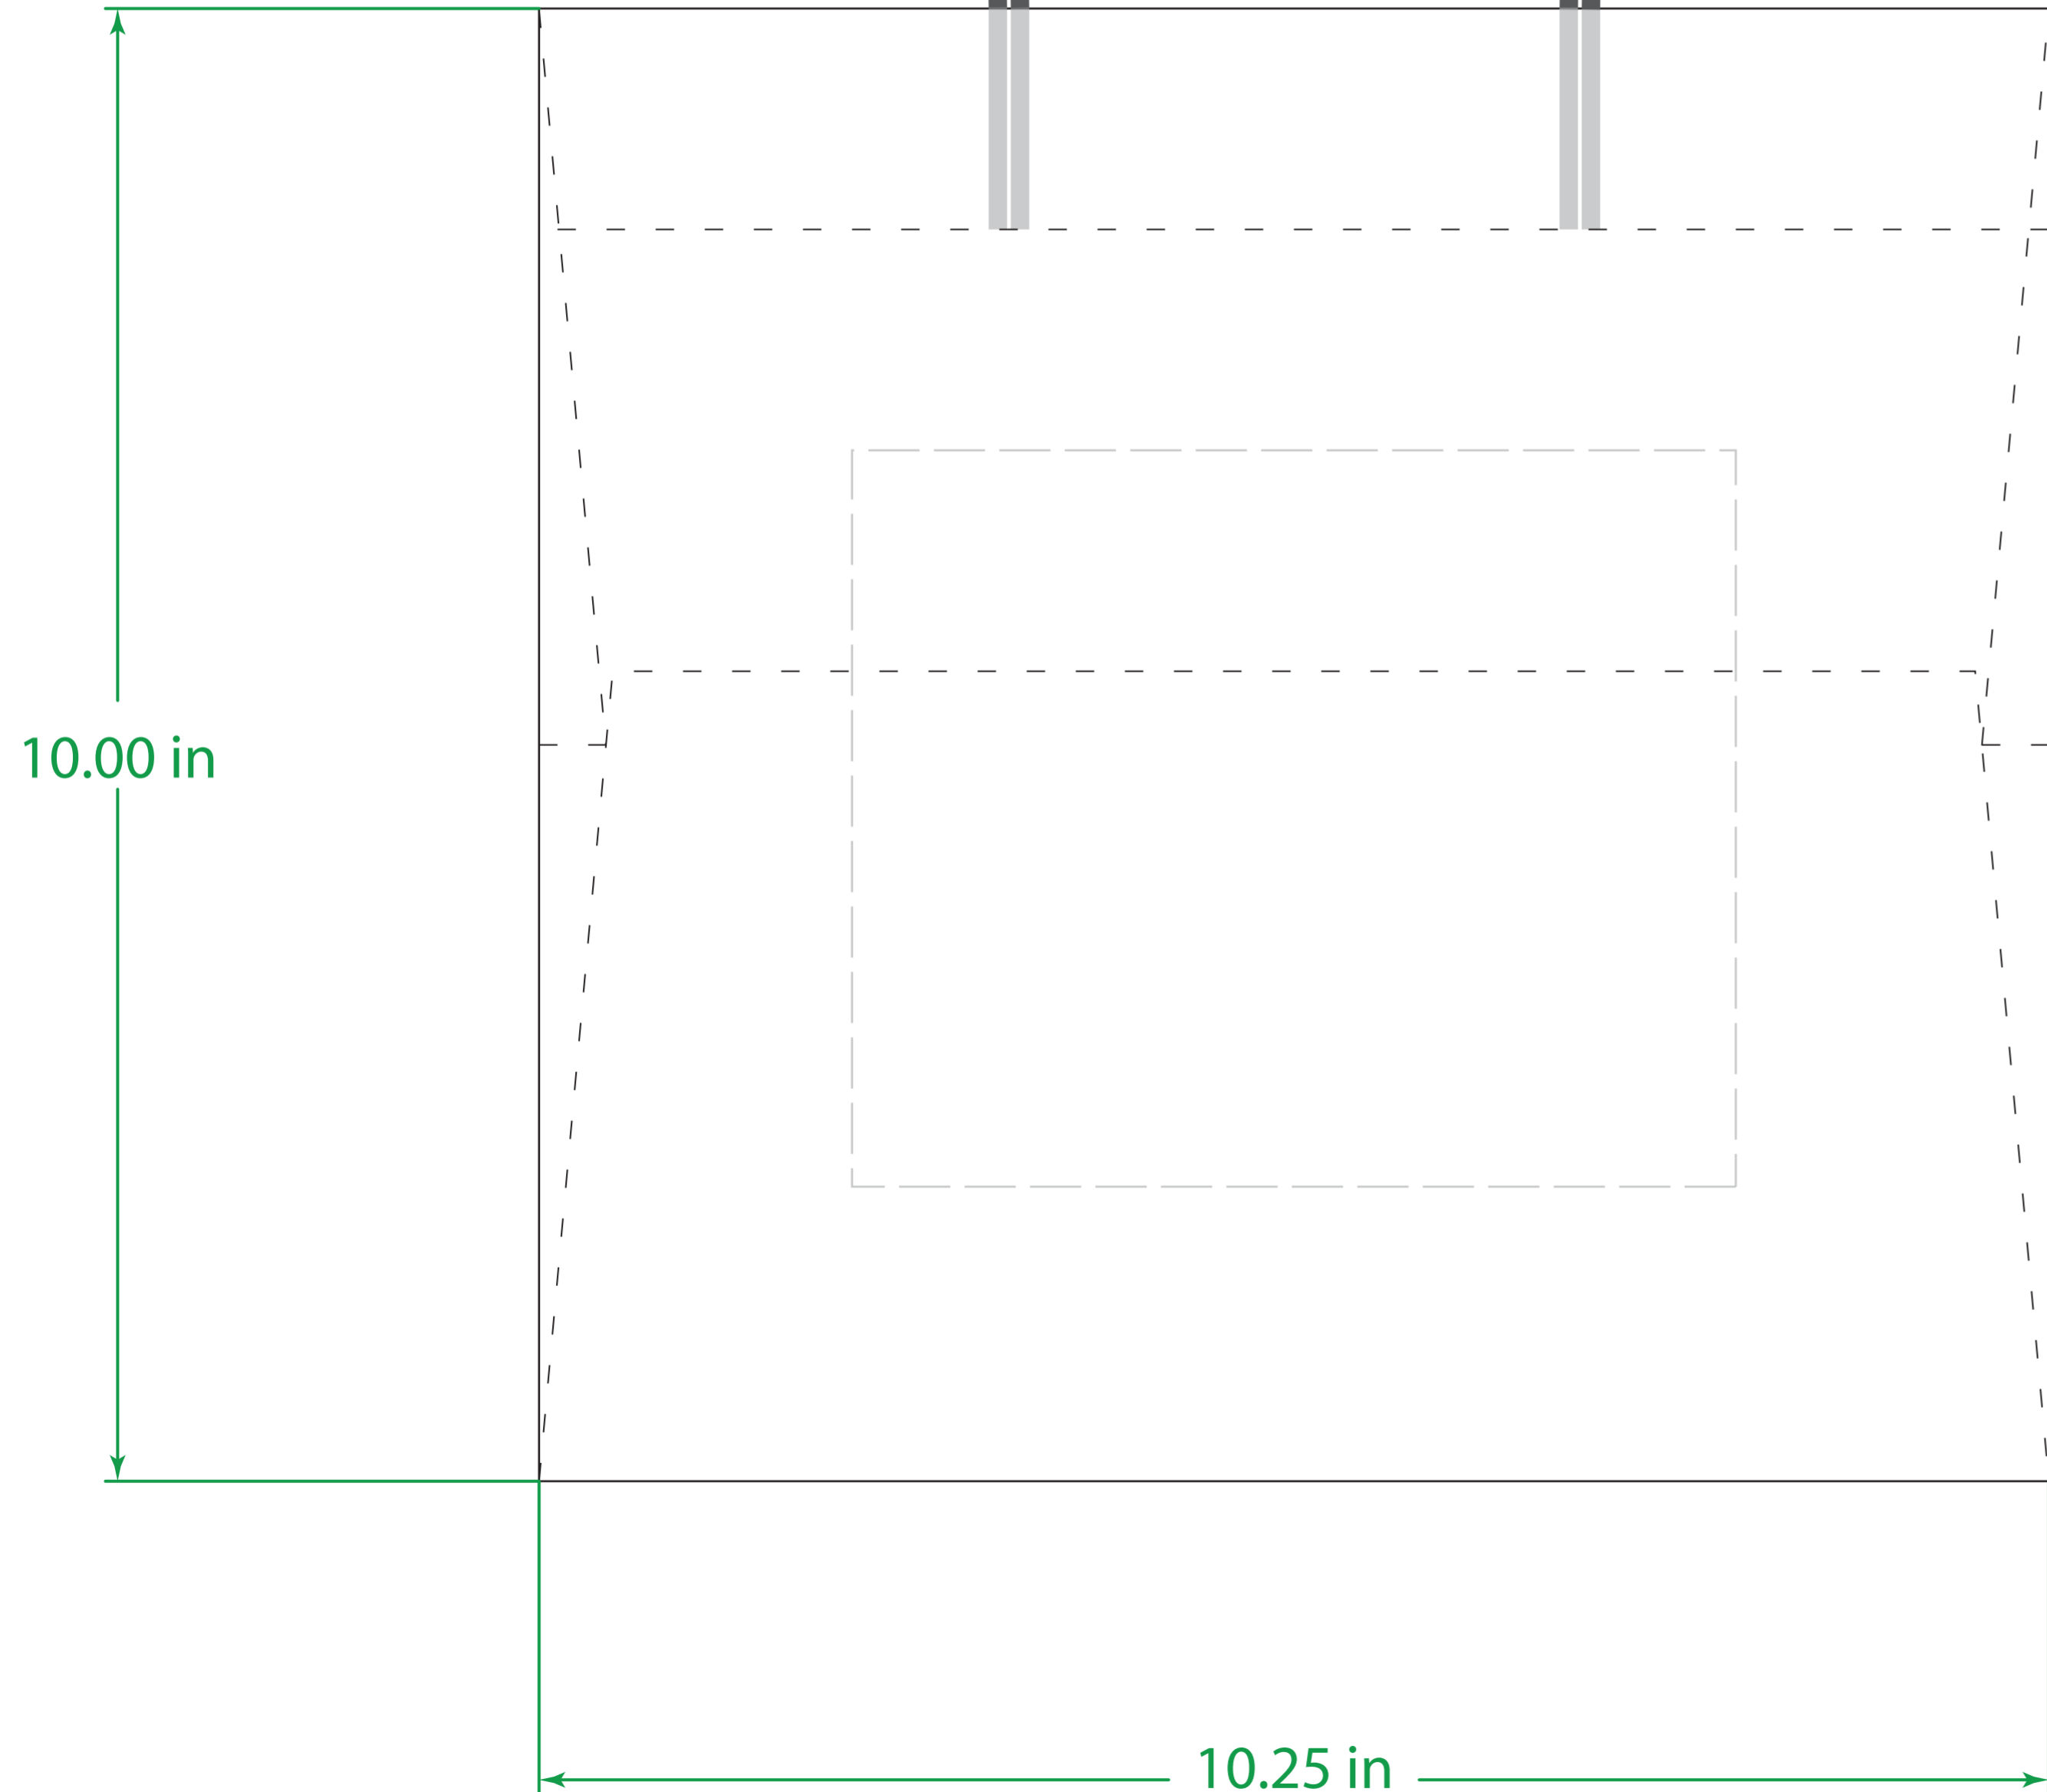

Available Product Colors:

Natural
(NAT)

Wide Gusset Takeout Bag
Item#: 1WGU1010***
*** Insert color code
Size: 10.25(w) x 10(g) x 10(h)
Imprint Area: 6x5

PO#:
Imprint Size:
Imprint Color:
Product Color:

The colors on this page are RGB simulations of Pantone Colors. Actual colors may vary.