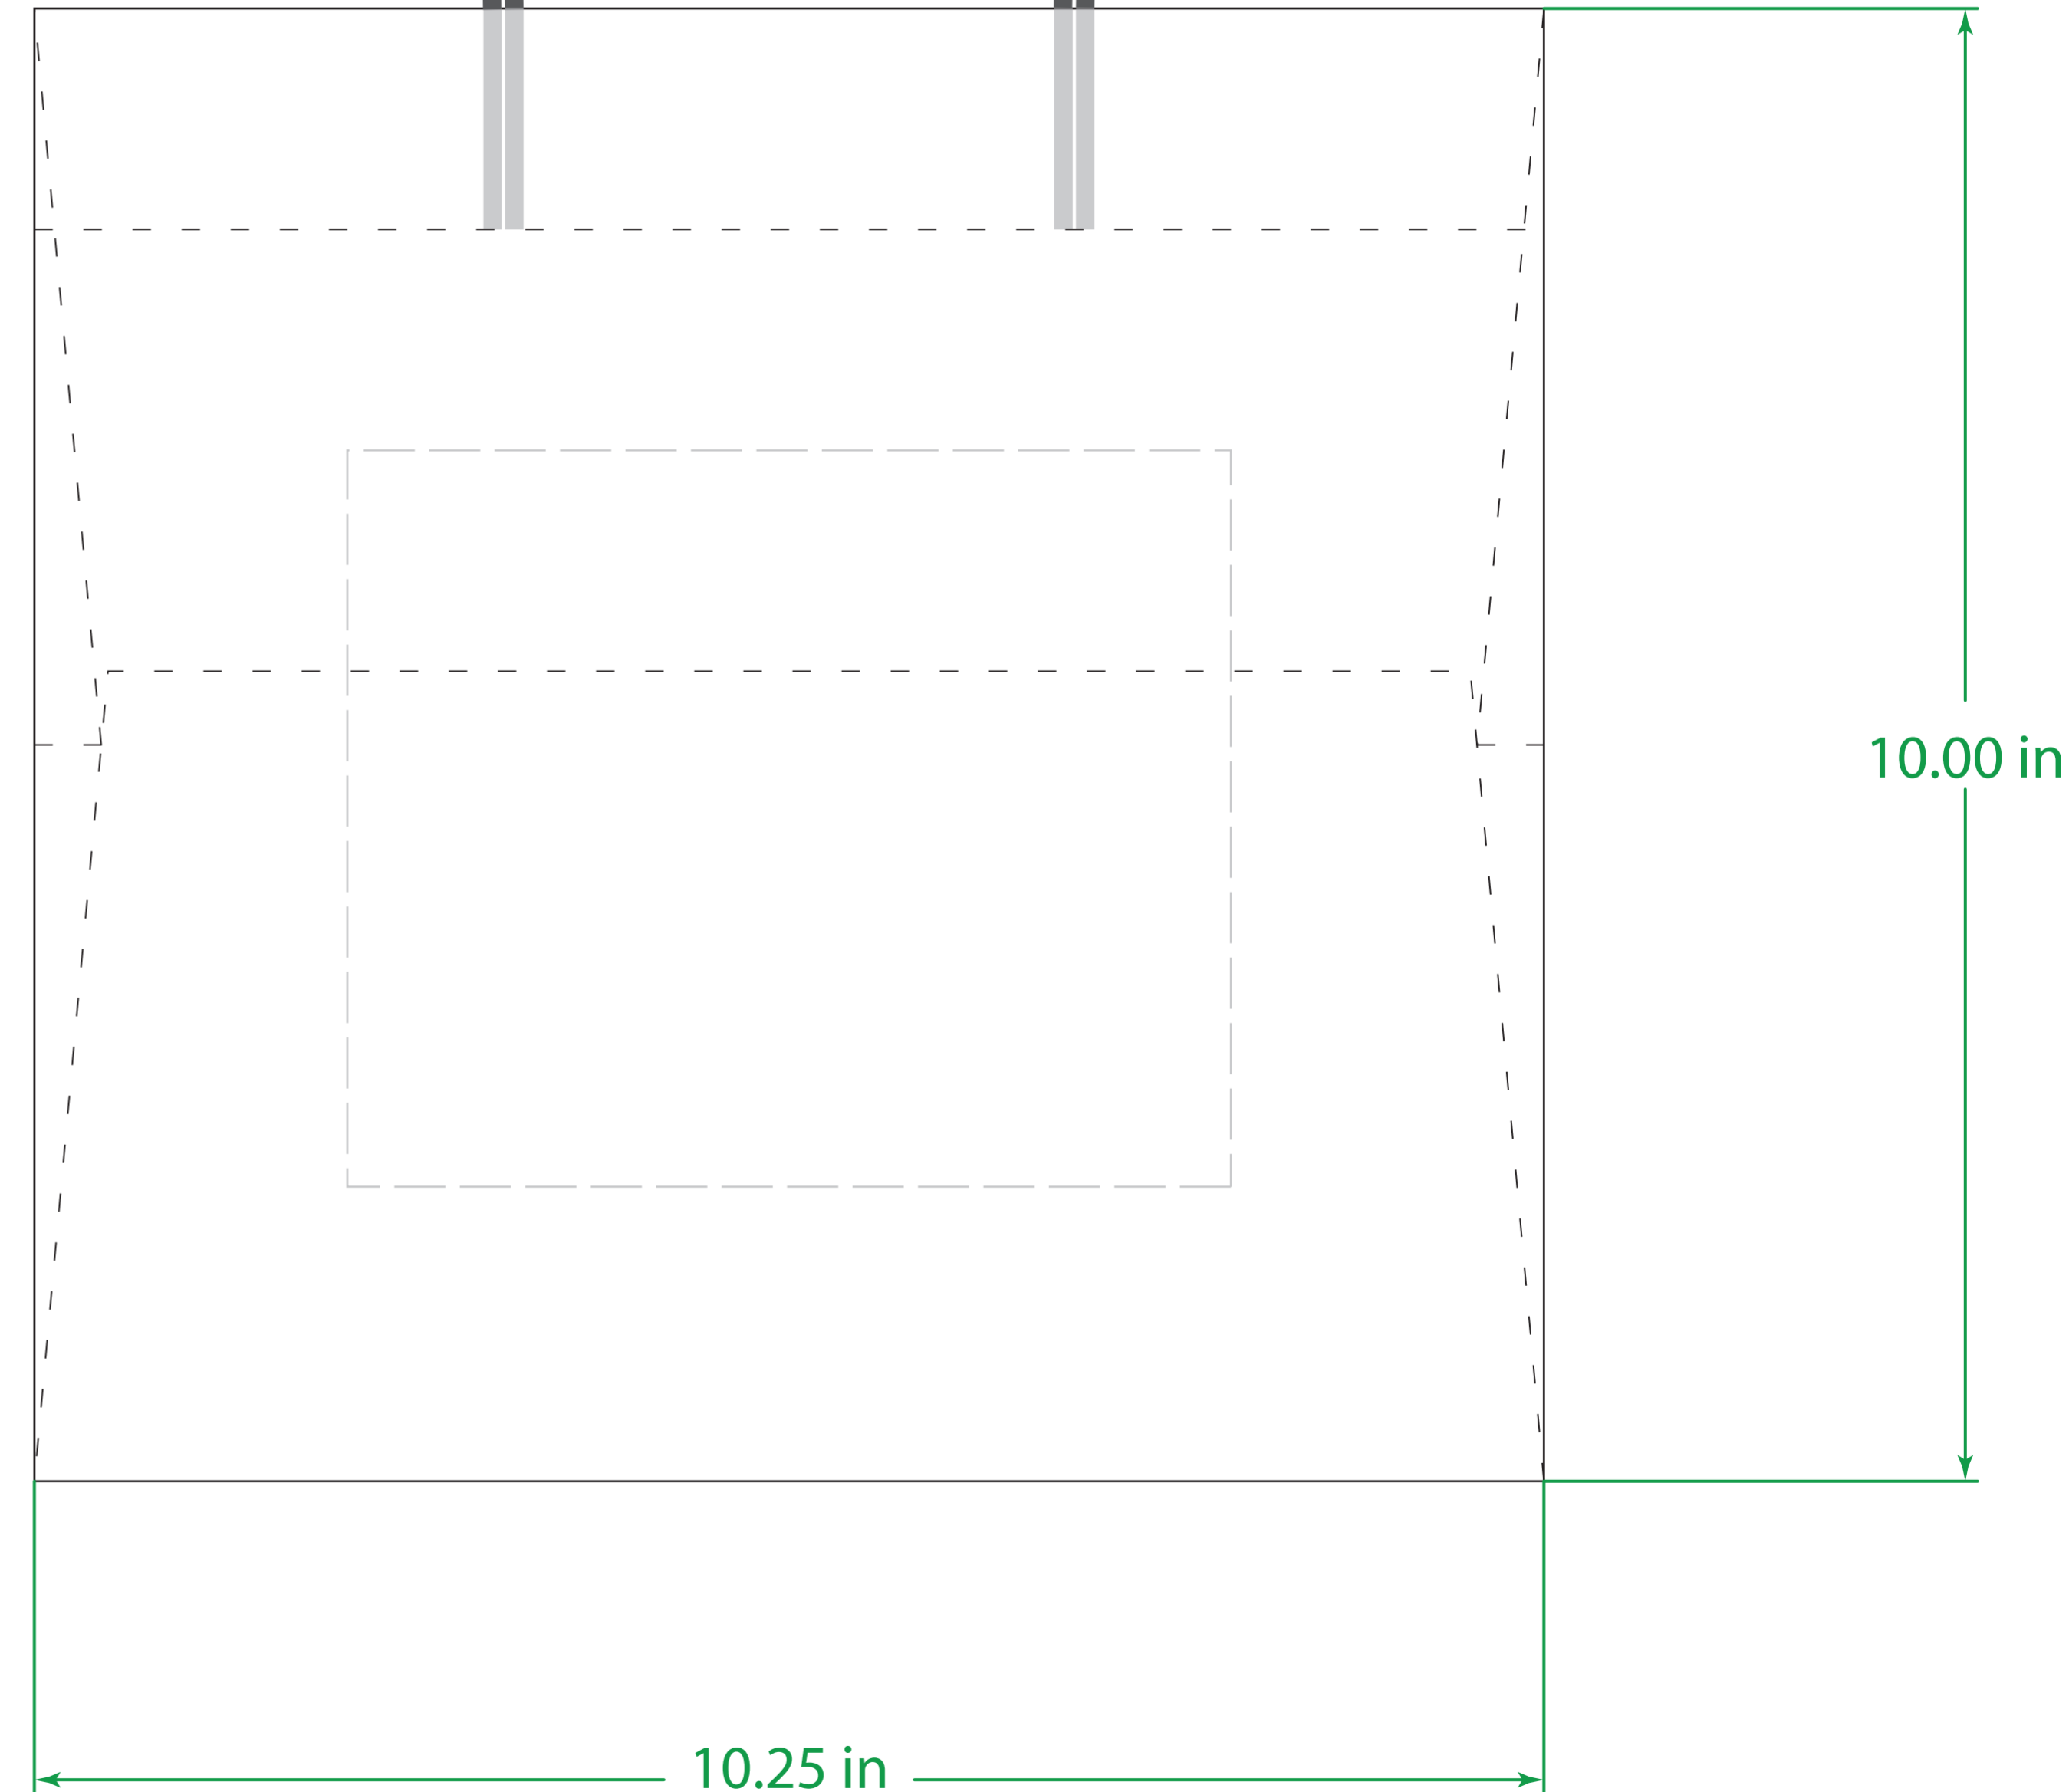

Available Product Colors:

Natural
(NAT)

Wide Gusset Takeout Bag
Item#: 1WGU1010***
*** Insert color code
Size: 10.25(w) x 10(g) x 10(h)
Imprint Area: 6x5

PO#:
Imprint Size:
Imprint Color:
Product Color:

The colors on this page are RGB simulations of Pantone Colors. Actual colors may vary.